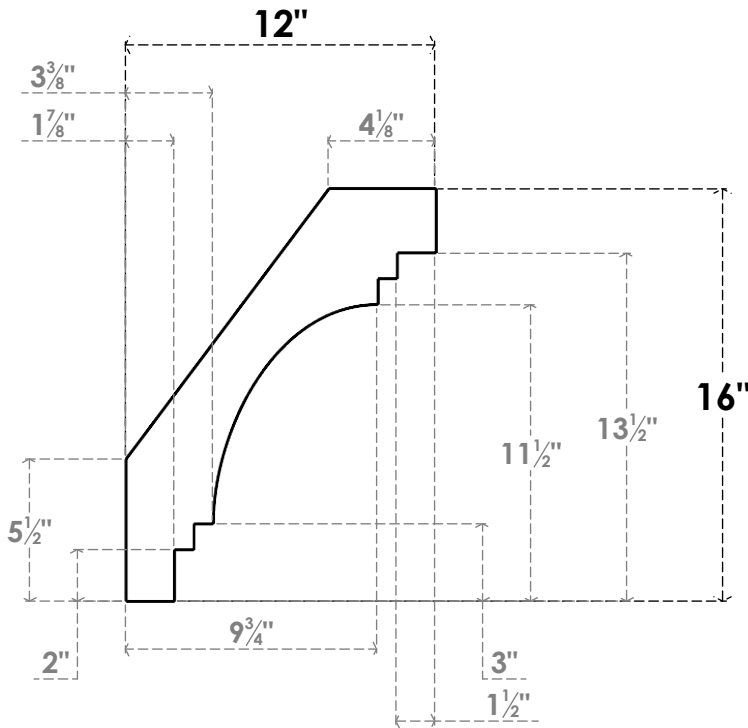

# ITEM NUMBER: BRCPO050X12000X16000PEC

5"W X 12"D X 16"H PESCADERO ARCHITECTURAL GRADE PVC OPEN BRACE

**SIDE PROFILE**

**FRONT PROFILE**

**ISOMETRIC**

EKENA MILLWORK  
 2300 WEST MAIN ST.  
 CLARKSVILLE, TX 75426  
 TOLL FREE: 866-607-0453  
 WWW.EKENAMILLWORK.COM