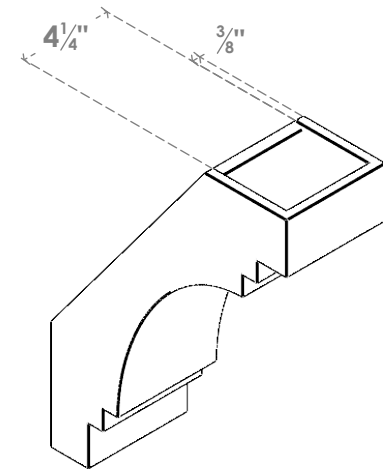

# ITEM NUMBER: BRCPO050X12000X16000PEC

5"W X 12"D X 16"H PESCADERO ARCHITECTURAL GRADE PVC OPEN BRACE

**SIDE PROFILE**

**FRONT PROFILE**

**ISOMETRIC**

EKENA MILLWORK  
 2300 WEST MAIN ST.  
 CLARKSVILLE, TX 75426  
 TOLL FREE: 866-607-0453  
 WWW.EKENAMILLWORK.COM