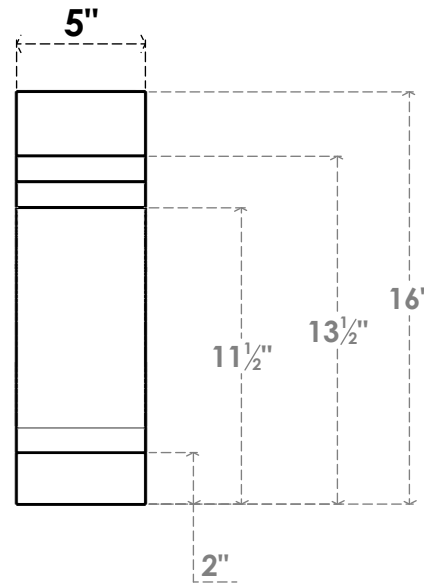

# ITEM NUMBER: BRCPO050X12000X16000PEC

5"W X 12"D X 16"H PESCADERO ARCHITECTURAL GRADE PVC OPEN BRACE

**SIDE PROFILE**

**FRONT PROFILE**

**ISOMETRIC**

EKENA MILLWORK  
 2300 WEST MAIN ST.  
 CLARKSVILLE, TX 75426  
 TOLL FREE: 866-607-0453  
 WWW.EKENAMILLWORK.COM

NOTES

1. INSTALLATION TO BE COMPLETED IN ACCORDANCE WITH MANUFACTURER'S SPECIFICATIONS.
2. DRAWING MAY NOT BE TO SCALE
3. THIS DRAWING IS INTENDED FOR DESIGN AND PLANNING PURPOSES ONLY.
4. ALL INFORMATION CONTAINED HEREIN WAS CURRENT AT THE TIME OF DEVELOPMENT BUT MUST BE REVIEWED AND APPROVED BY THE PRODUCT MANUFACTURER TO BE CONSIDERED ACCURATE.
5. ARCHITECTURAL GRADE PVC PRODUCTS ARE MADE FROM EXPANDED CELLULAR PVC AND COME NATURALLY WHITE BUT MAY BE PAINTED